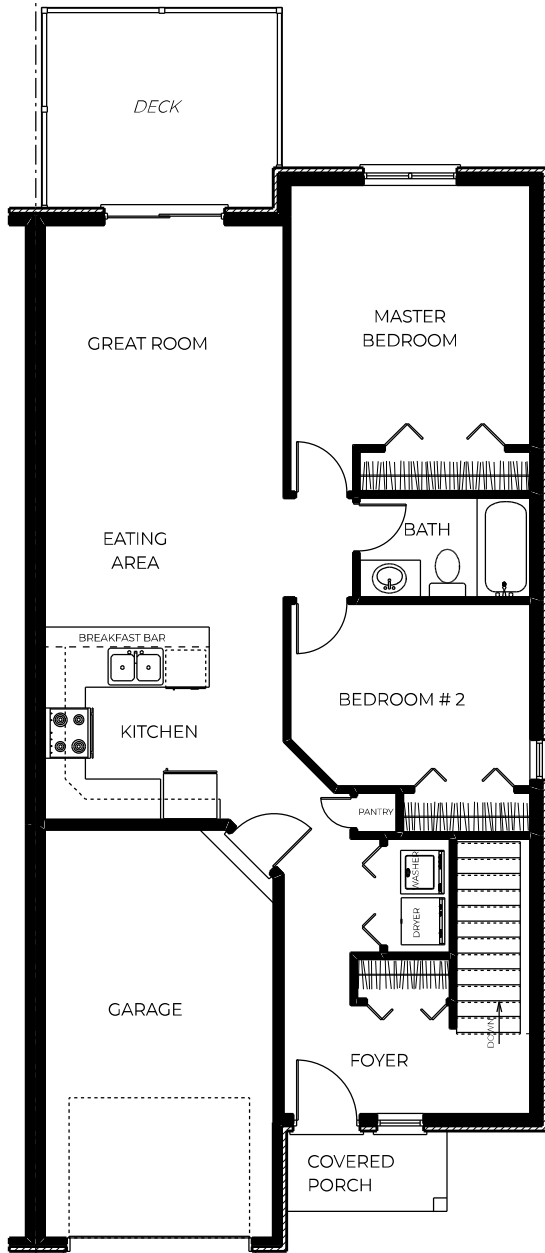

HILLSIDE MEADOWS

MAIN FLOOR PLAN
BONNIE

2 BEDROOM BUNGALOW TOWNHOMES
1,023 SQ.FT. MAIN FLOOR AREA
252 SQ.FT. GARAGE AREA

MAIN FLOOR PLAN
BURGUNDY

OPTIONAL FINISHED LOWER LEVEL
630 SQ.FT.