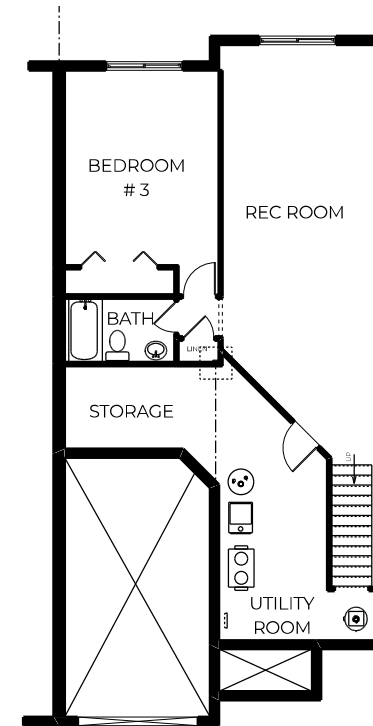

HILLSIDE MEADOWS

MAIN FLOOR PLAN
BONNIE

2 BEDROOM BUNGALOW TOWNHOMES
1,023 SQ.FT. MAIN FLOOR AREA
252 SQ.FT. GARAGE AREA

MAIN FLOOR PLAN
BURGUNDY

OPTIONAL FINISHED LOWER LEVEL
630 SQ.FT.