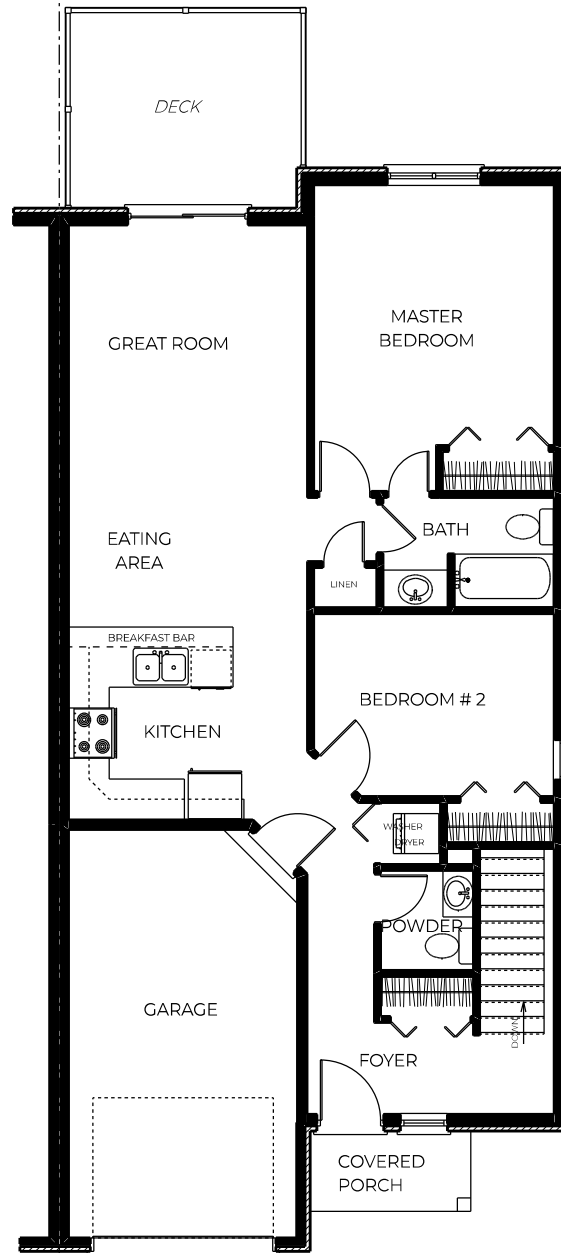

HILLSIDE MEADOWS

MAIN FLOOR PLAN
BONNIE

2 BEDROOM BUNGALOW TOWNHOMES
1,023 SQ.FT. MAIN FLOOR AREA
252 SQ.FT. GARAGE AREA

MAIN FLOOR PLAN
BURGUNDY

OPTIONAL FINISHED LOWER LEVEL
630 SQ.FT.