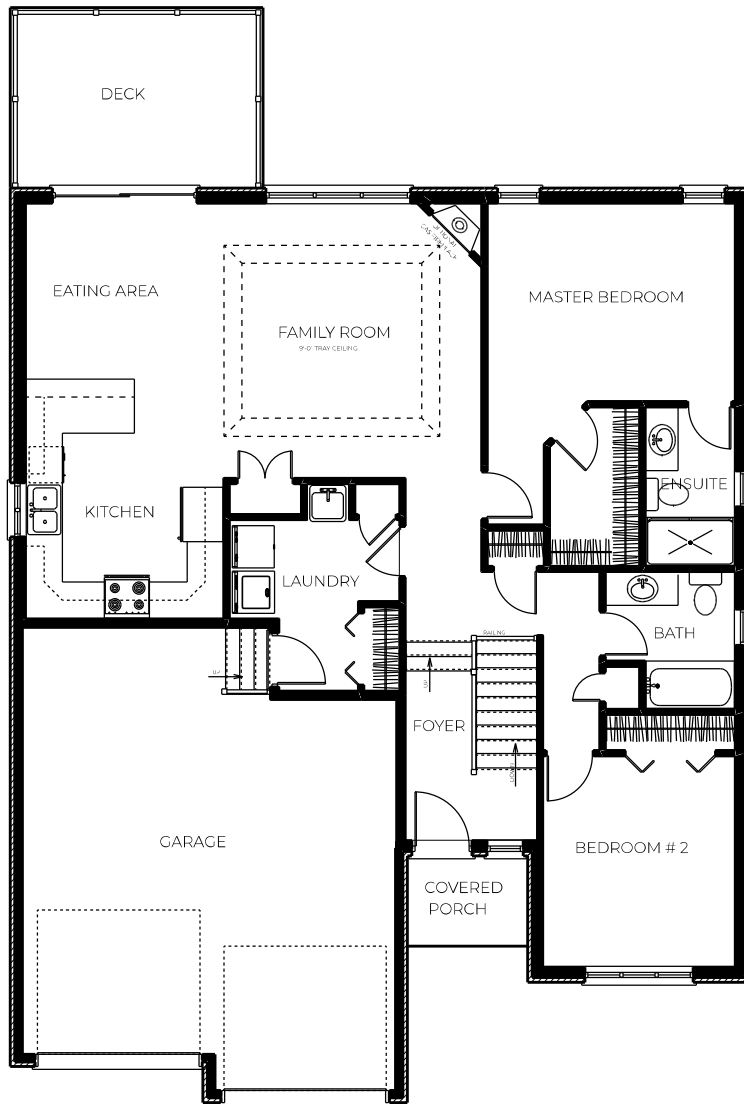

HILLSIDE
MEADOWS

MAIN FLOOR PLAN

LOWER FLOOR PLAN

LILAC

1,361 SQ.FT. MAIN FLOOR AREA

955 SQ.FT. OPTIONAL LOWER FLOOR AREA

522 SQ.FT. GARAGE AREA

KLEMENCIC
HOMES