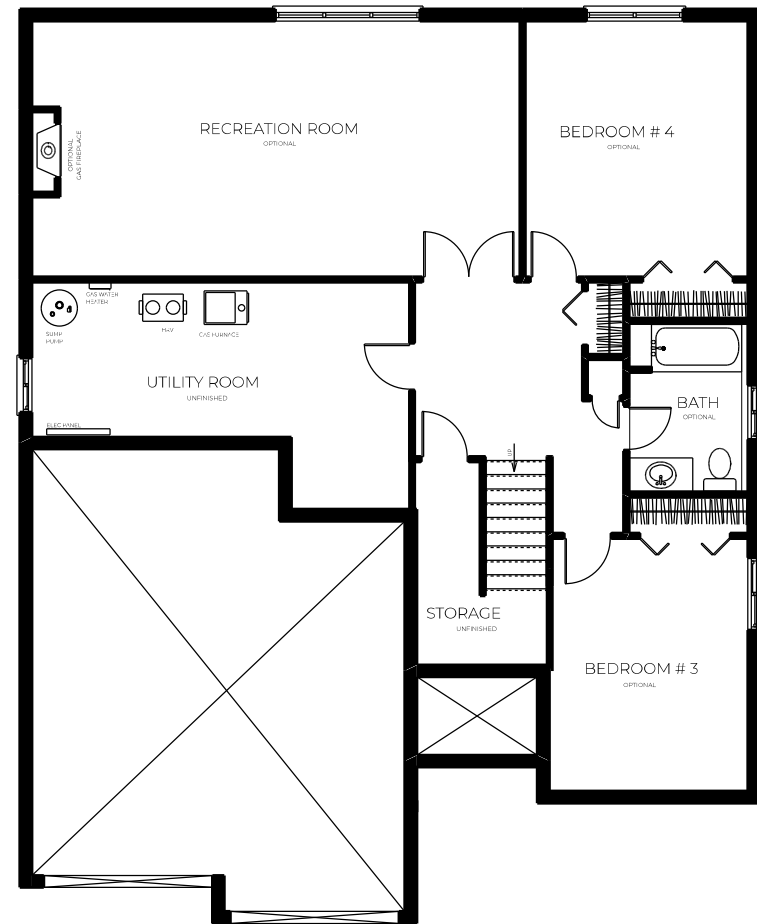

HILLSIDE
MEADOWS

MAIN FLOOR PLAN

LOWER FLOOR PLAN

LILAC

1,361 SQ.FT. MAIN FLOOR AREA

955 SQ.FT. OPTIONAL LOWER FLOOR AREA

522 SQ.FT. GARAGE AREA

KLEMENCIC
HOMES