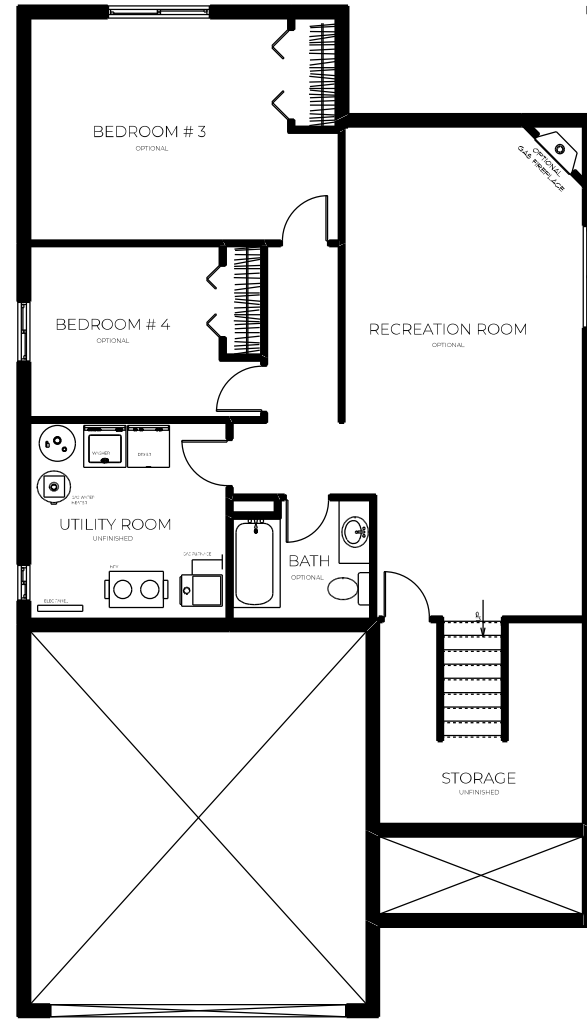

MAIN FLOOR PLAN

LOWER FLOOR PLAN

MOIRA

1,170 SQ.FT. MAIN FLOOR AREA
 820 SQ.FT. OPTIONAL LOWER FLOOR AREA
 420 SQ.FT. GARAGE AREA