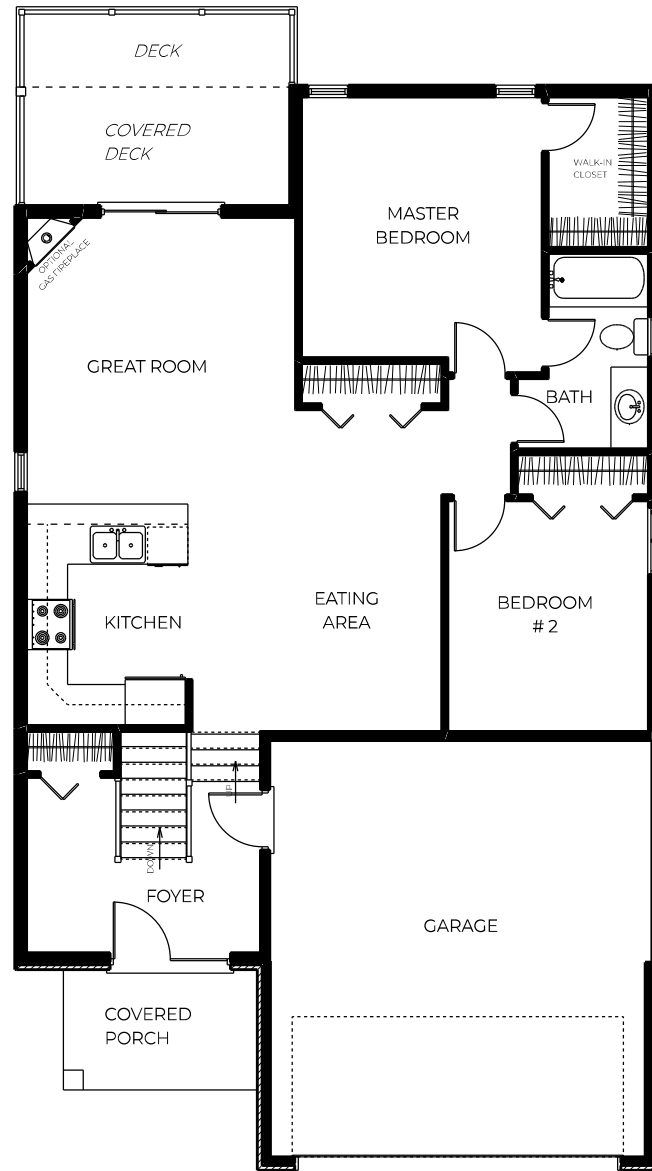

HILLSIDE
MEADOWS

MAIN FLOOR PLAN

OPTIONAL FINISHED LOWER LEVEL
760 SQ.FT.

HONEYCRISP

BUNGALOW
1,105 SQ.FT. MAIN FLOOR AREA
420 SQ.FT. GARAGE AREA