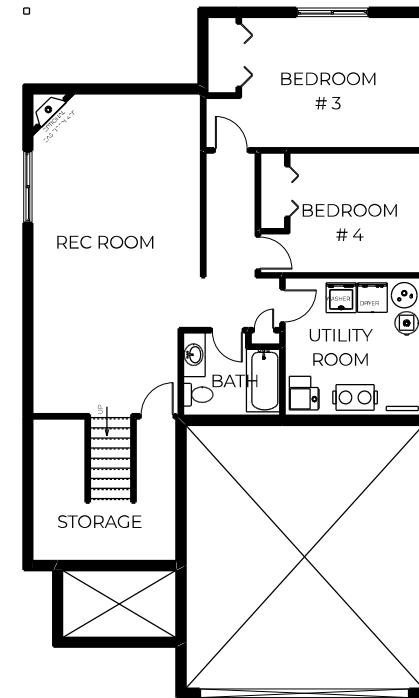

HILLSIDE
MEADOWS

MAIN FLOOR PLAN

OPTIONAL FINISHED LOWER LEVEL
760 SQ.FT.

HONEYCRISP

BUNGALOW
1,105 SQ.FT. MAIN FLOOR AREA
420 SQ.FT. GARAGE AREA