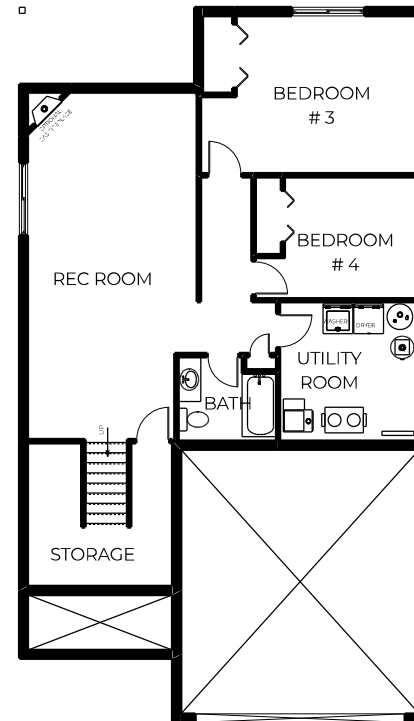

HILLSIDE MEADOWS

MAIN FLOOR PLAN

OPTIONAL FINISHED LOWER LEVEL
820 SQ.FT.

LAKELAND

BUNGALOW
1,170 SQ.FT. MAIN FLOOR AREA
420 SQ.FT. GARAGE AREA