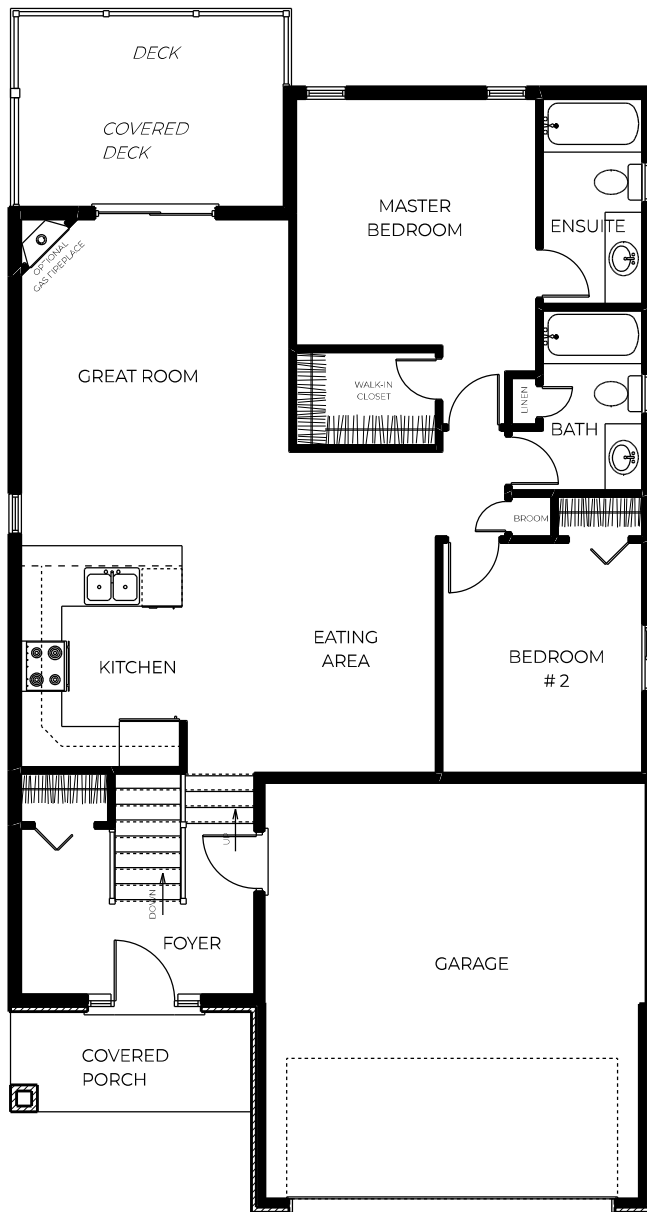

HILLSIDE MEADOWS

MAIN FLOOR PLAN

OPTIONAL FINISHED LOWER LEVEL
820 SQ.FT.

LAKELAND

BUNGALOW
1,170 SQ.FT. MAIN FLOOR AREA
420 SQ.FT. GARAGE AREA