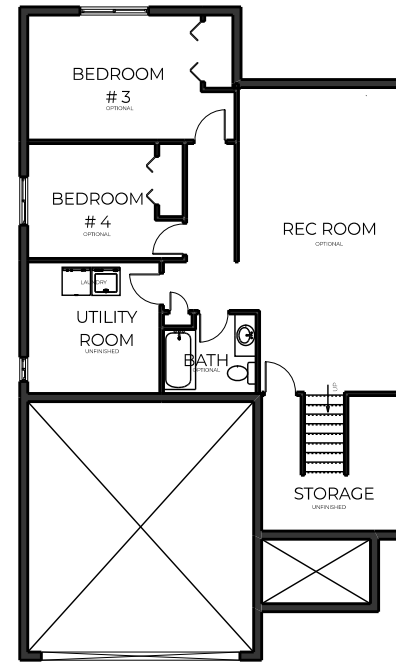

MAIN FLOOR PLAN

OPTIONAL FINISHED LOWER LEVEL  
760 SQ.FT.

# HONEYCRISP

BUNGALOW  
1,105 SQ.FT. MAIN FLOOR AREA  
420 SQ.FT. GARAGE AREA