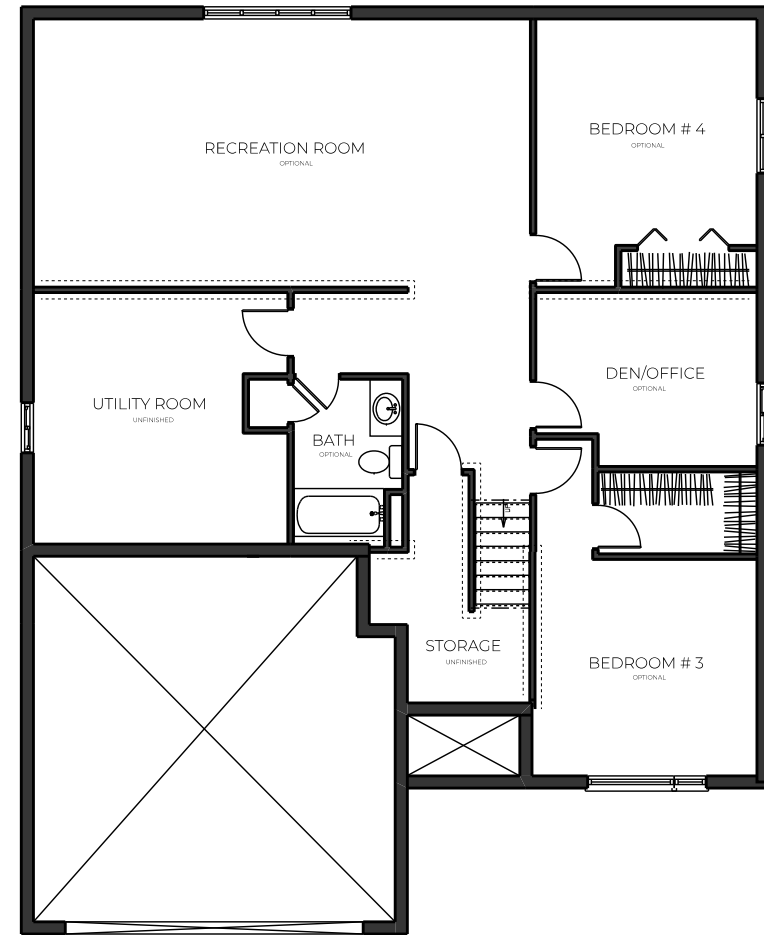

MAIN FLOOR PLAN

LOWER FLOOR PLAN
(OPTIONAL)

LINDEN

1,477 SQ.FT. MAIN FLOOR AREA

1,075 SQ.FT. OPTIONAL LOWER FLOOR AREA

423 SQ.FT. GARAGE AREA