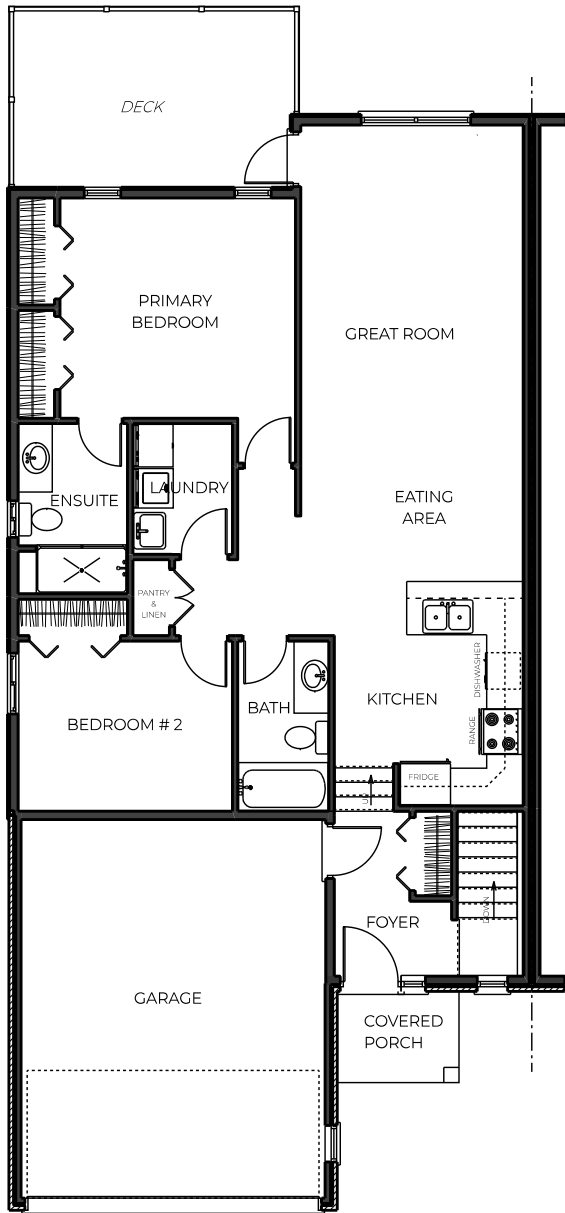

HILLSIDE MEADOWS

MAIN FLOOR PLAN

EMPIRE

MAIN FLOOR PLAN

FUJI

OPTIONAL FINISHED LOWER LEVEL
VERSION 'A'
780 SQ.FT.

OPTIONAL FINISHED LOWER LEVEL
VERSION 'B'
770 SQ.FT.

SEMI-DETACHED BUNGALOW
1,150 SQ.FT. MAIN FLOOR AREA
378 SQ.FT. GARAGE AREA