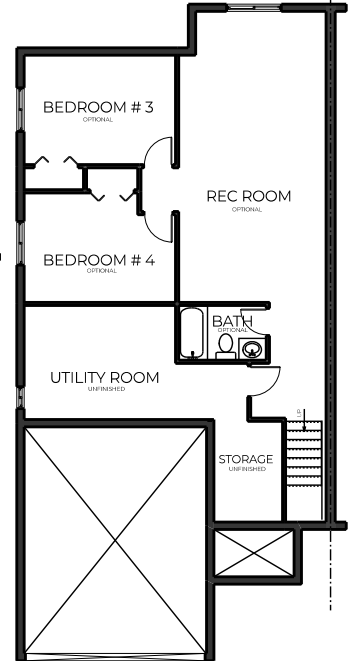

HILLSIDE MEADOWS

MAIN FLOOR PLAN

EMPIRE

MAIN FLOOR PLAN

FUJI

OPTIONAL FINISHED LOWER LEVEL
VERSION 'A'
780 SQ.FT.

OPTIONAL FINISHED LOWER LEVEL
VERSION 'B'
770 SQ.FT.

SEMI-DETACHED BUNGALOW
1,150 SQ.FT. MAIN FLOOR AREA
378 SQ.FT. GARAGE AREA