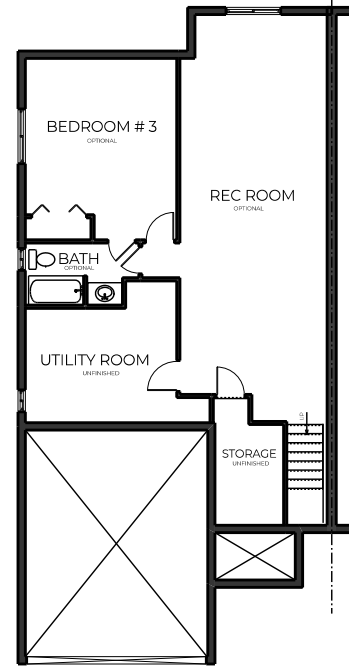

HILLSIDE MEADOWS

MAIN FLOOR PLAN

EMPIRE

MAIN FLOOR PLAN

FUJI

OPTIONAL FINISHED LOWER LEVEL
VERSION 'A'
780 SQ.FT.

OPTIONAL FINISHED LOWER LEVEL
VERSION 'B'
770 SQ.FT.

SEMI-DETACHED BUNGALOW
1,150 SQ.FT. MAIN FLOOR AREA
378 SQ.FT. GARAGE AREA