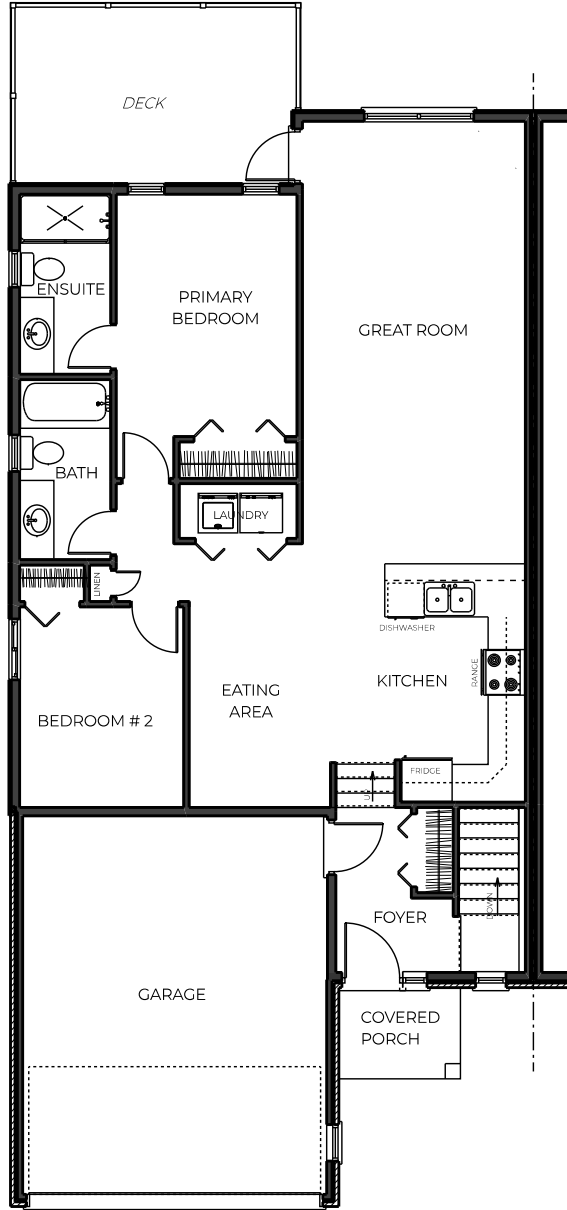

HILLSIDE MEADOWS

MAIN FLOOR PLAN

EMPIRE

MAIN FLOOR PLAN

FUJI

OPTIONAL FINISHED LOWER LEVEL
VERSION 'A'
780 SQ.FT.

OPTIONAL FINISHED LOWER LEVEL
VERSION 'B'
770 SQ.FT.

SEMI-DETACHED BUNGALOW
1,150 SQ.FT. MAIN FLOOR AREA
378 SQ.FT. GARAGE AREA