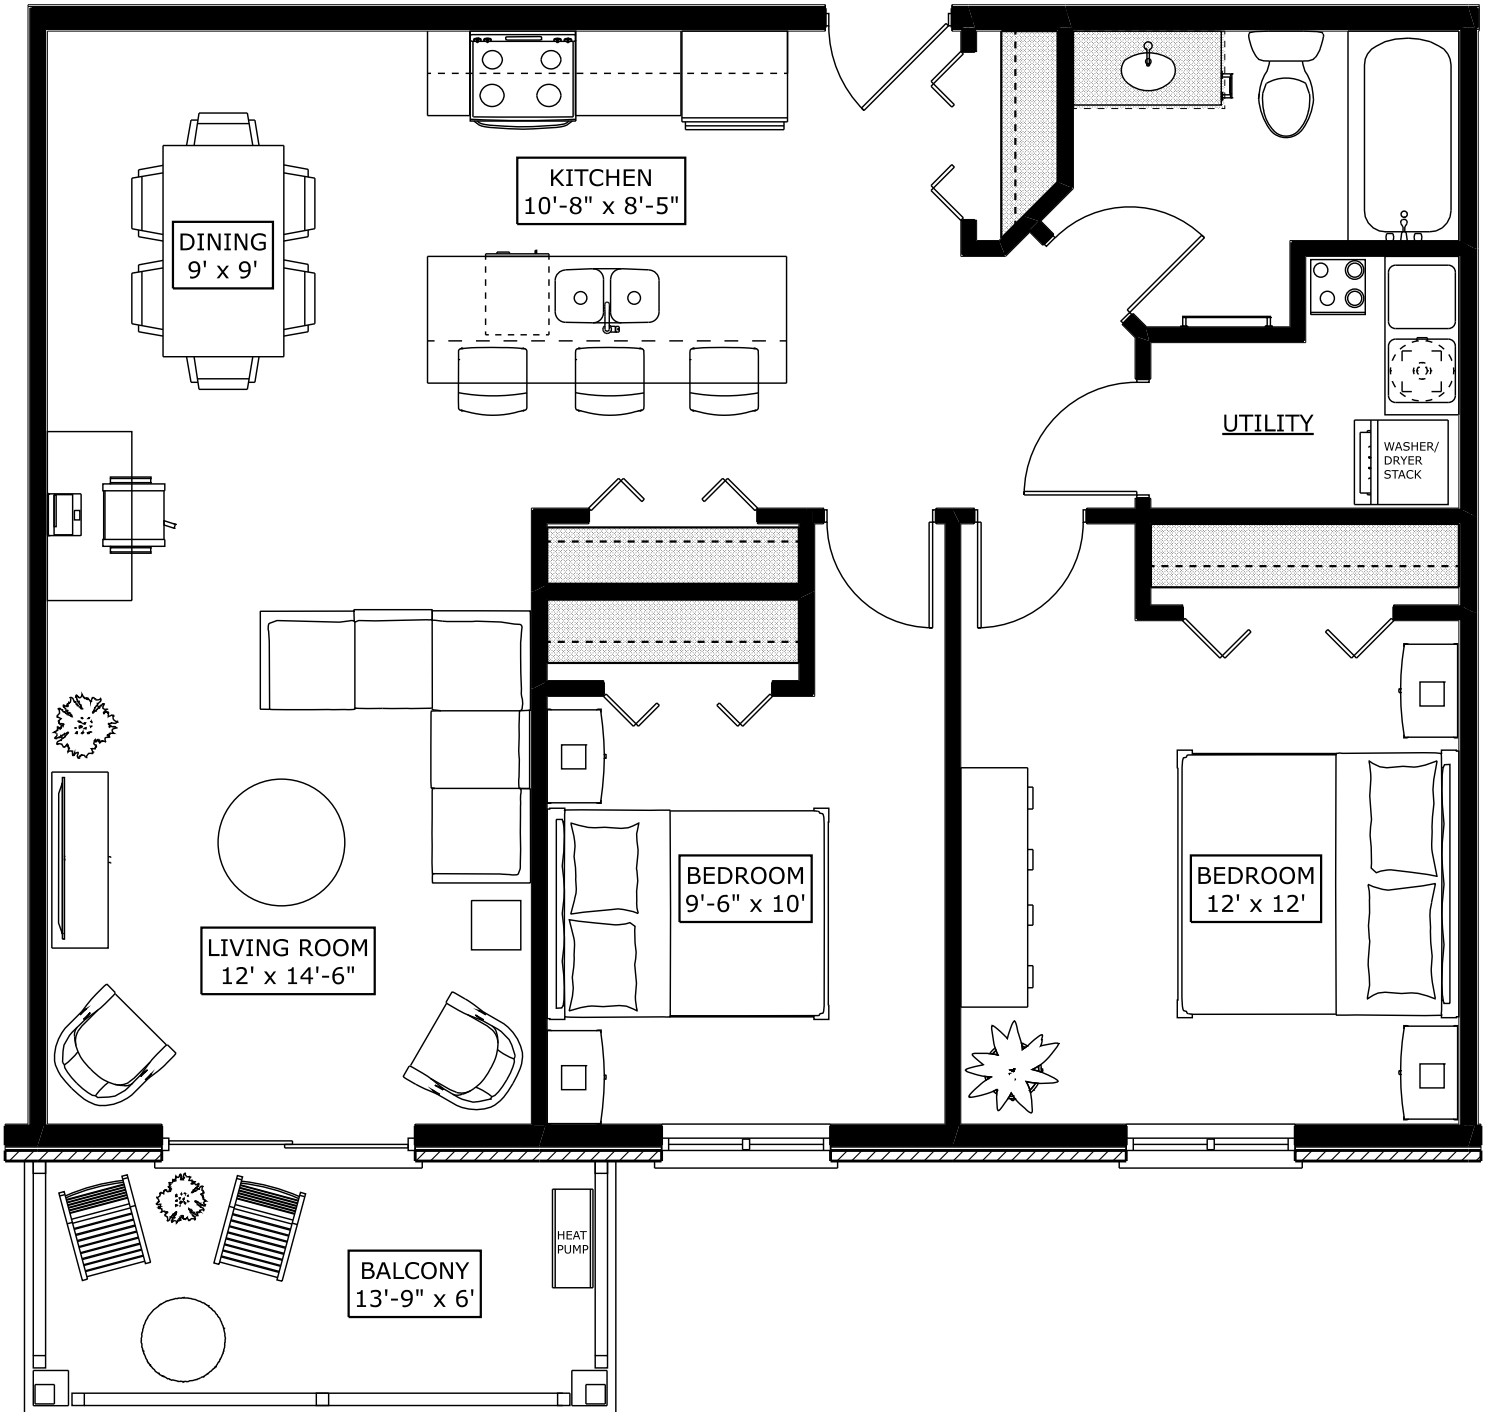

HILLSIDE FLATS

TWO BEDROOM (INTERIOR) | 806 - 865 sf
BALCONY / PATIO 88 sf